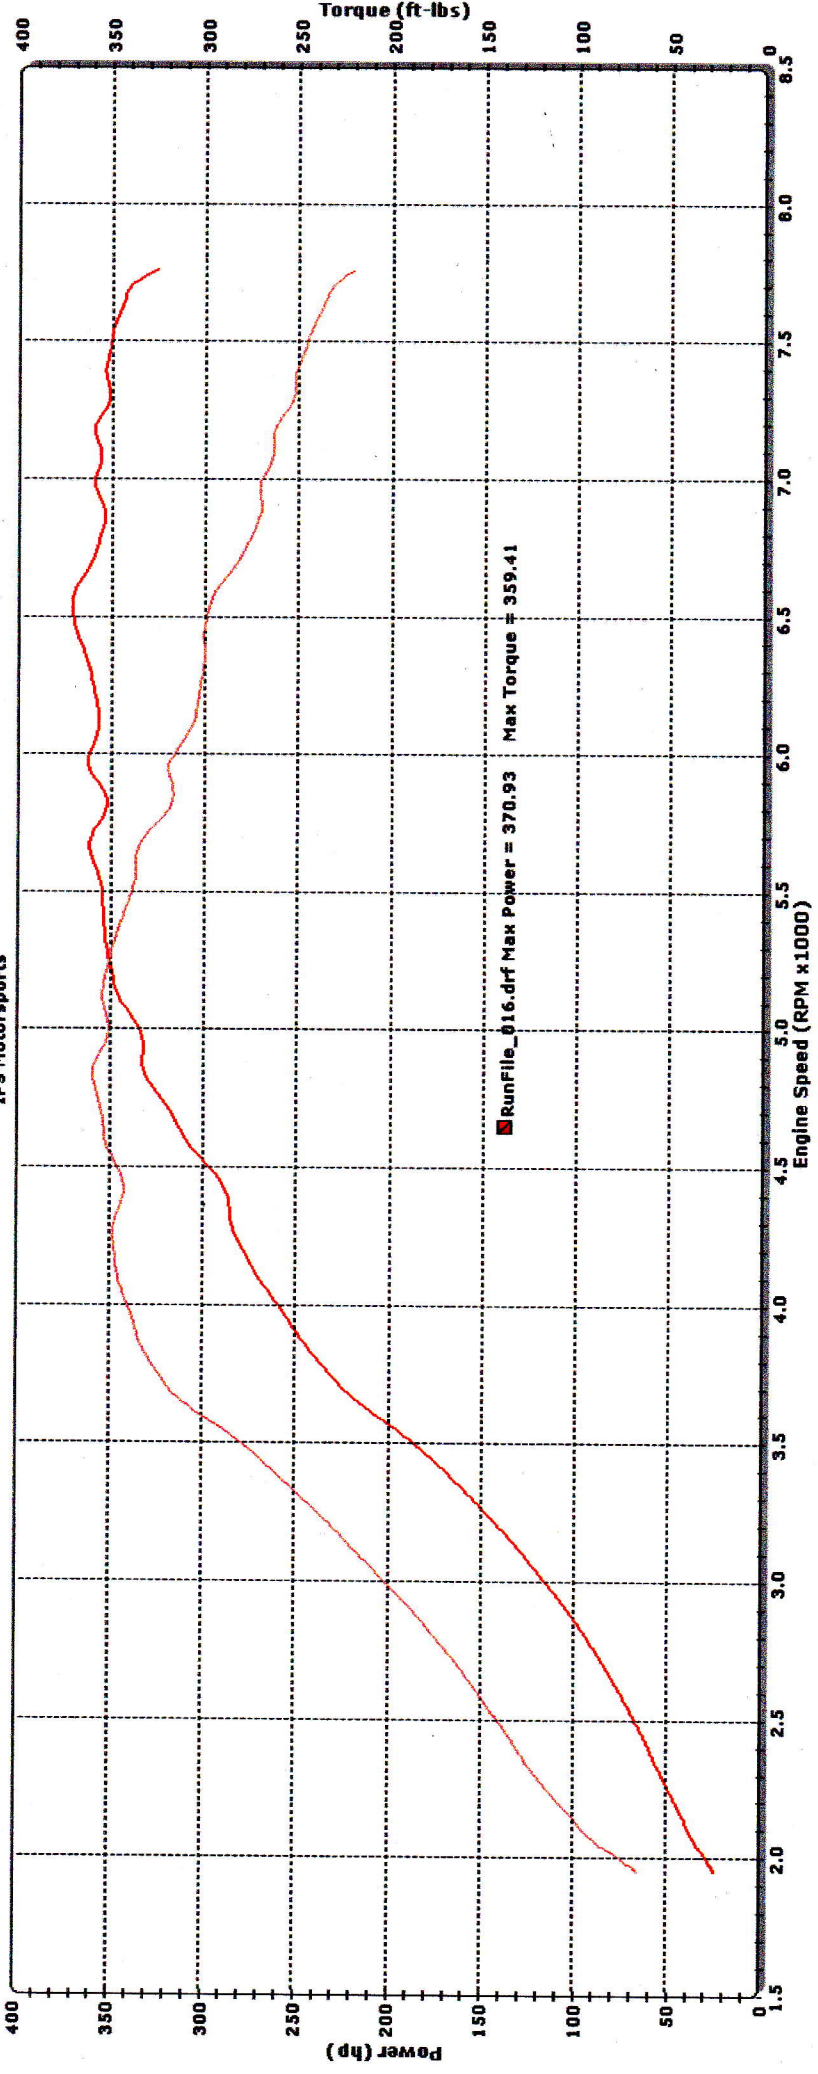

CF: SAE Smoothing: 5

DYNOJET RESEARCH
IPS Motorsports

RunFile_016.drf Max Power = 370.93 Max Torque = 359.41

www.ipsmotorsports.net