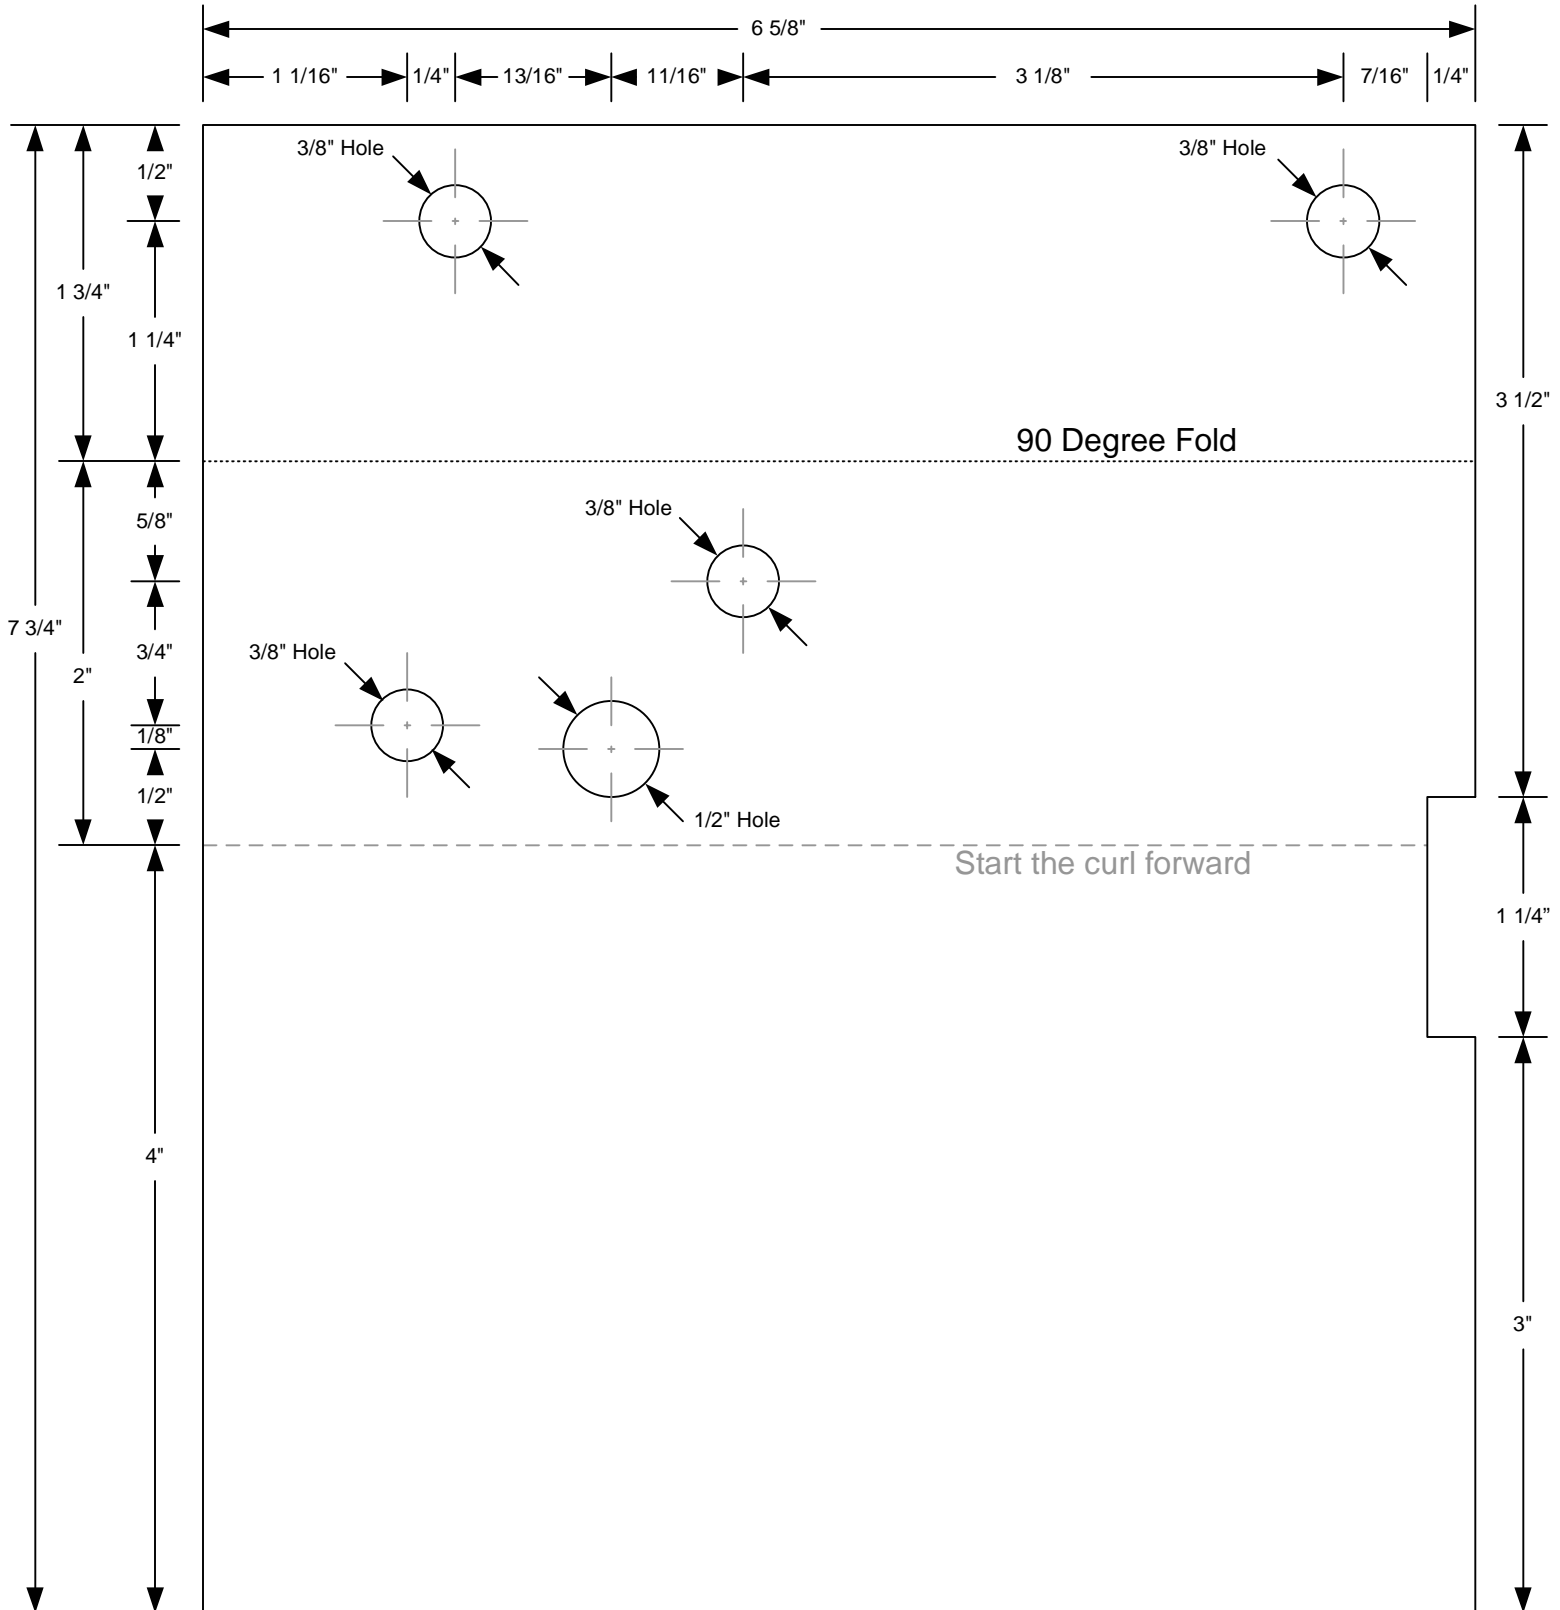

Cajun Power's Intake Scoop

90 Degree Fold

Start the curl forward