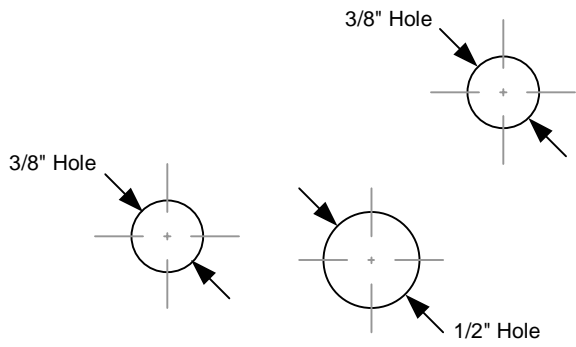

Cajun Power's Intake Scoop

90 Degree Fold

Start the curl forward