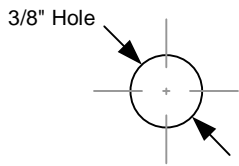

Cajun Power's Intake Scoop

90 Degree Fold

Start the curl forward