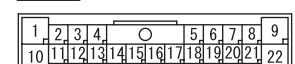

BACKUP LIGHT

1

A-10

B-09

MU802355

B-110

MU802601

C-34 FRONT SIDE

C-38

C-39

D-14

F-08

F-17

F-23