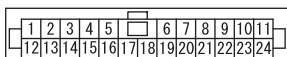

BACKUP LIGHT

1

A-10

B-09

MU802355

B-110

MU802601

C-34 FRONT SIDE

C-38

C-39

D-14

F-08

F-17

F-23