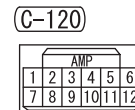

AUDIO SYSTEM <VEHICLES WITHOUT AUDIO AMPLIFIER>

M1901015602949