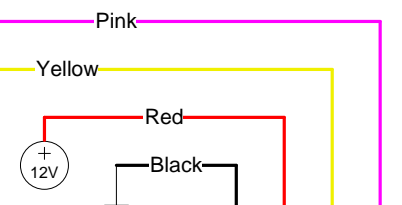

Map Bank Toggle Switch  
(Off = Bank 0, On = Bank 1)

- Legend:**
- Ground
  - 12V DC Power
  - On/Off Switch
  - Momentary Contact Switch

Yellow  
Brown

XEDE STATUS Remote LED (2 pin Red/Green)

XEDE Accessories Wiring Diagram  
Version 0.01  
by Ludikraut