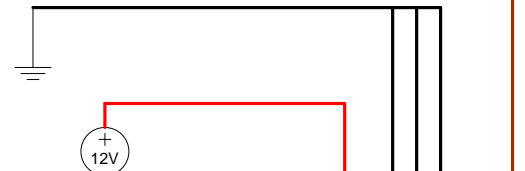

Map Bank Toggle Switch  
(Off = Bank 0, On = Bank 1)

- Legend:**
- Ground
  - 12V DC Power
  - On/Off Switch
  - Momentary Contact Switch

Yellow  
Brown

XEDE STATUS Remote LED (2 pin Red/Green)

XEDE Accessories Wiring Diagram  
Version 0.01  
by Ludikraut