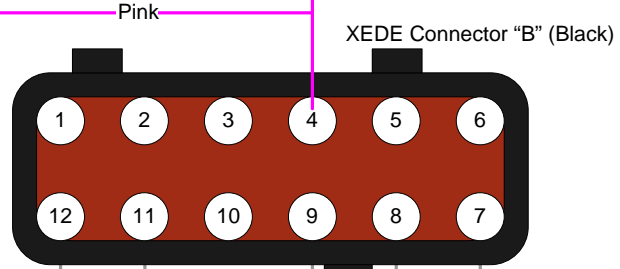

Map Bank Toggle Switch  
(Off = Bank 0, On = Bank 1)

- Legend:**
- Ground
  - 12V DC Power
  - On/Off Switch
  - Momentary Contact Switch

Yellow  
Brown

XEDE STATUS Remote LED (2 pin Red/Green)

XEDE Accessories Wiring Diagram  
Version 0.01  
by Ludikraut