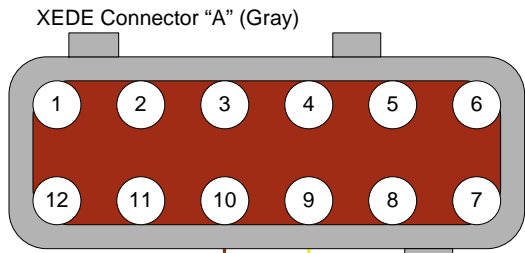

Map Bank Toggle Switch  
(Off = Bank 0, On = Bank 1)

- Legend:**
- Ground
  - 12V DC Power
  - On/Off Switch
  - Momentary Contact Switch

Yellow  
Brown

XEDE STATUS Remote LED (2 pin Red/Green)

XEDE Accessories Wiring Diagram  
Version 0.01  
by Ludikraut