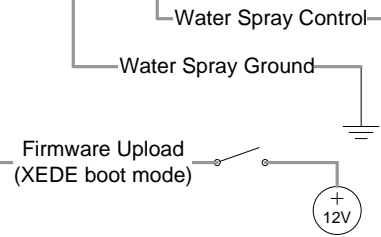

Map Bank Toggle Switch  
(Off = Bank 0, On = Bank 1)

- Legend:**
- Ground
  - 12V DC Power
  - On/Off Switch
  - Momentary Contact Switch

Yellow  
Brown

XEDE STATUS Remote LED (2 pin Red/Green)

XEDE Accessories Wiring Diagram  
Version 0.01  
by Ludikraut