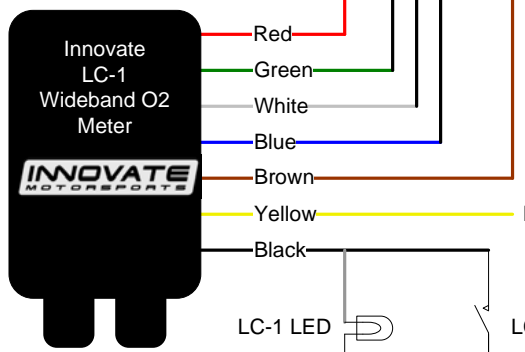

Map Bank Toggle Switch  
(Off = Bank 0, On = Bank 1)

- Legend:**
- Ground
  - 12V DC Power
  - On/Off Switch
  - Momentary Contact Switch

Yellow  
Brown

XEDE STATUS Remote LED (2 pin Red/Green)

XEDE Accessories Wiring Diagram  
Version 0.01  
by Ludikraut